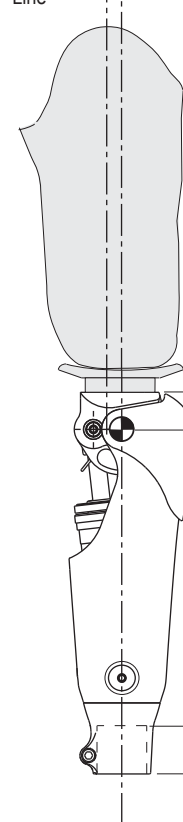

**MHPYR (239352)
MHDPYRS
MHDPYRM
239040, 239041**

endolite

Load Line → 0-5mm

endolite

To maximize the function of the knee, distal pyramid based components should be fixed in neutral alignment with the shin components vertical.

Note: Hi-Activity Shin and Kneeball not shown

**MH30 (239252)
MHD30S
MHD30M
239037, 239038**

endolite

Load Line → 0-5mm

endolite