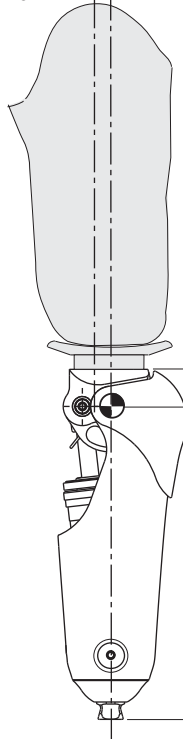

**MHPYR (239352)
MHDPYRS
MHDPYRM
239040, 239041**

endolite

Load Line → 0-5mm

endolite

To maximize the function of the knee, distal pyramid based components should be fixed in neutral alignment with the shin components vertical.

Note: Hi-Activity Shin and Kneeball not shown

**MH30 (239252)
MHD30S
MHD30M
239037, 239038**

endolite

Load Line → 0-5mm

endolite