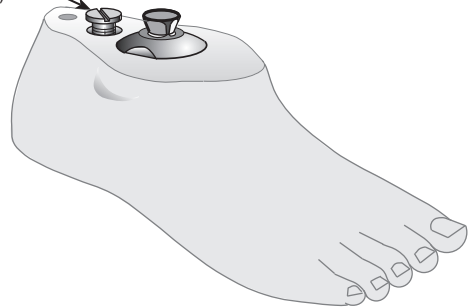

## Super SACH Foot P529101 - P529114

Adjuster screw  
maximum heel  
stiffness achieved  
with screw in fully  
engaged position  
(Do not over tighten)  
For minimum  
stiffness  
release screw  
by 4 turns