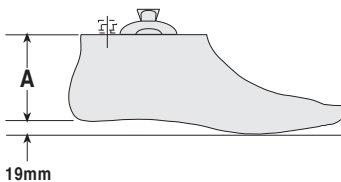

## Super SACH Foot P529101 - P529114

Adjuster screw  
maximum heel  
stiffness achieved  
with screw in fully  
engaged position  
(Do not over tighten)  
For minimum  
stiffness  
release screw  
by 4 turns

Size	A
22cm	} 70mm
23cm	
24cm	
25cm	} 75mm
26cm	
27cm	} 80mm
28cm	

938086/06-0705