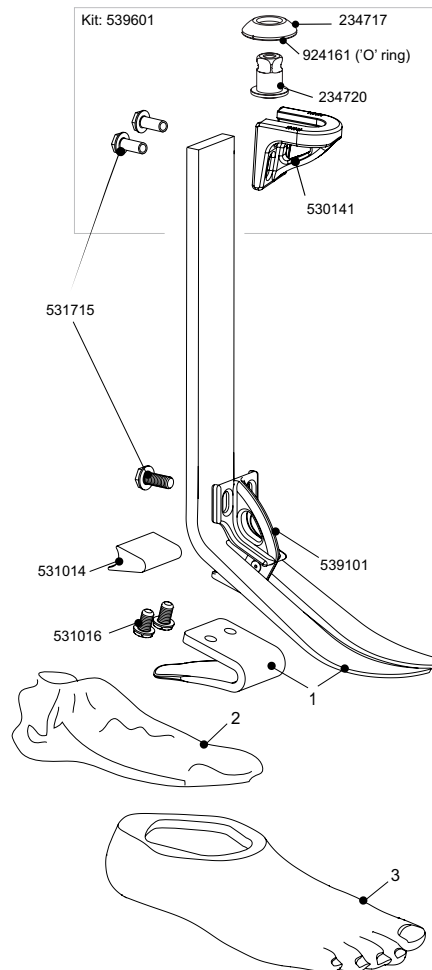

2 Glide Sock: All sizes - **532811**

## 3 Foot shells:

**Left**      **Part Number**

24L      **539005**  
25L      **539007**  
26L      **539009**  
27L      **539011**  
28L      **539013**  
29L      **539015**  
30L      **539017**

**Right**      **Part Number**

24R      **539006**  
25R      **539008**  
26R      **539010**  
27R      **539012**  
28R      **539014**  
29R      **539016**  
30R      **539018**

\*For dark tone add suffix D

**Fitting clamp** - **941255** fitting clamp for alignment and set-up. Use also as cutting and drilling guide. Available separately

Fitting Instruction: 938295

Build part numbers are for assembly guidance only and may not be for sale separately