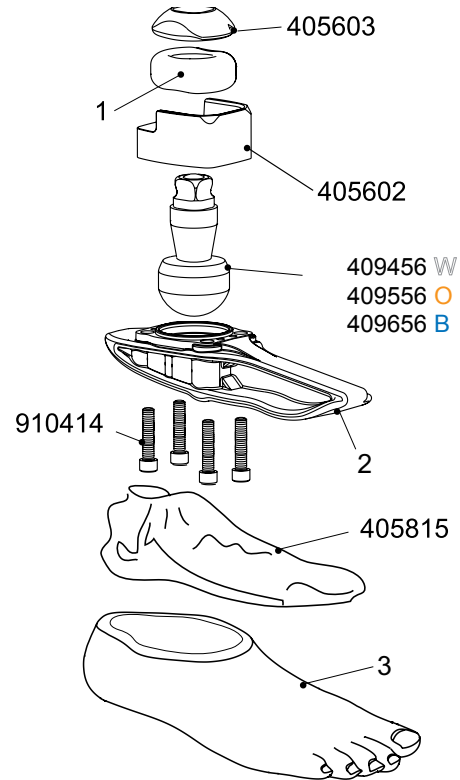

1 Snubber Kits:

- 60° **405605** (white)
- 70° **405606** (orange)
- 80° **405607** (blue)

2 Keel:

- Small **405619**
- Medium **405719**
- Large **405819**
- Extra Large **405919**

3 Footshell:

| Left | Part Number |
|------|---------------|
| 22L | 539020 |
| 23L | 539022 |
| 24L | 539024 |
| 25L | 539026 |
| 26L | 539028 |
| 27L | 539030 |
| 28L | 539032 |
| 29L | 539034 |
| 30L | 539036 |

| Right | Part Number |
|-------|---------------|
| 22R | 539021 |
| 23R | 539023 |
| 24R | 539025 |
| 25R | 539027 |
| 26R | 539029 |
| 27R | 539031 |
| 28R | 539033 |
| 29R | 539035 |
| 30R | 539037 |

*For dark tone add suffix D

Cone tool (for assembly): **940083**

Fitting Instruction: 938247

Build part numbers are for assembly guidance only and may not be for sale separately