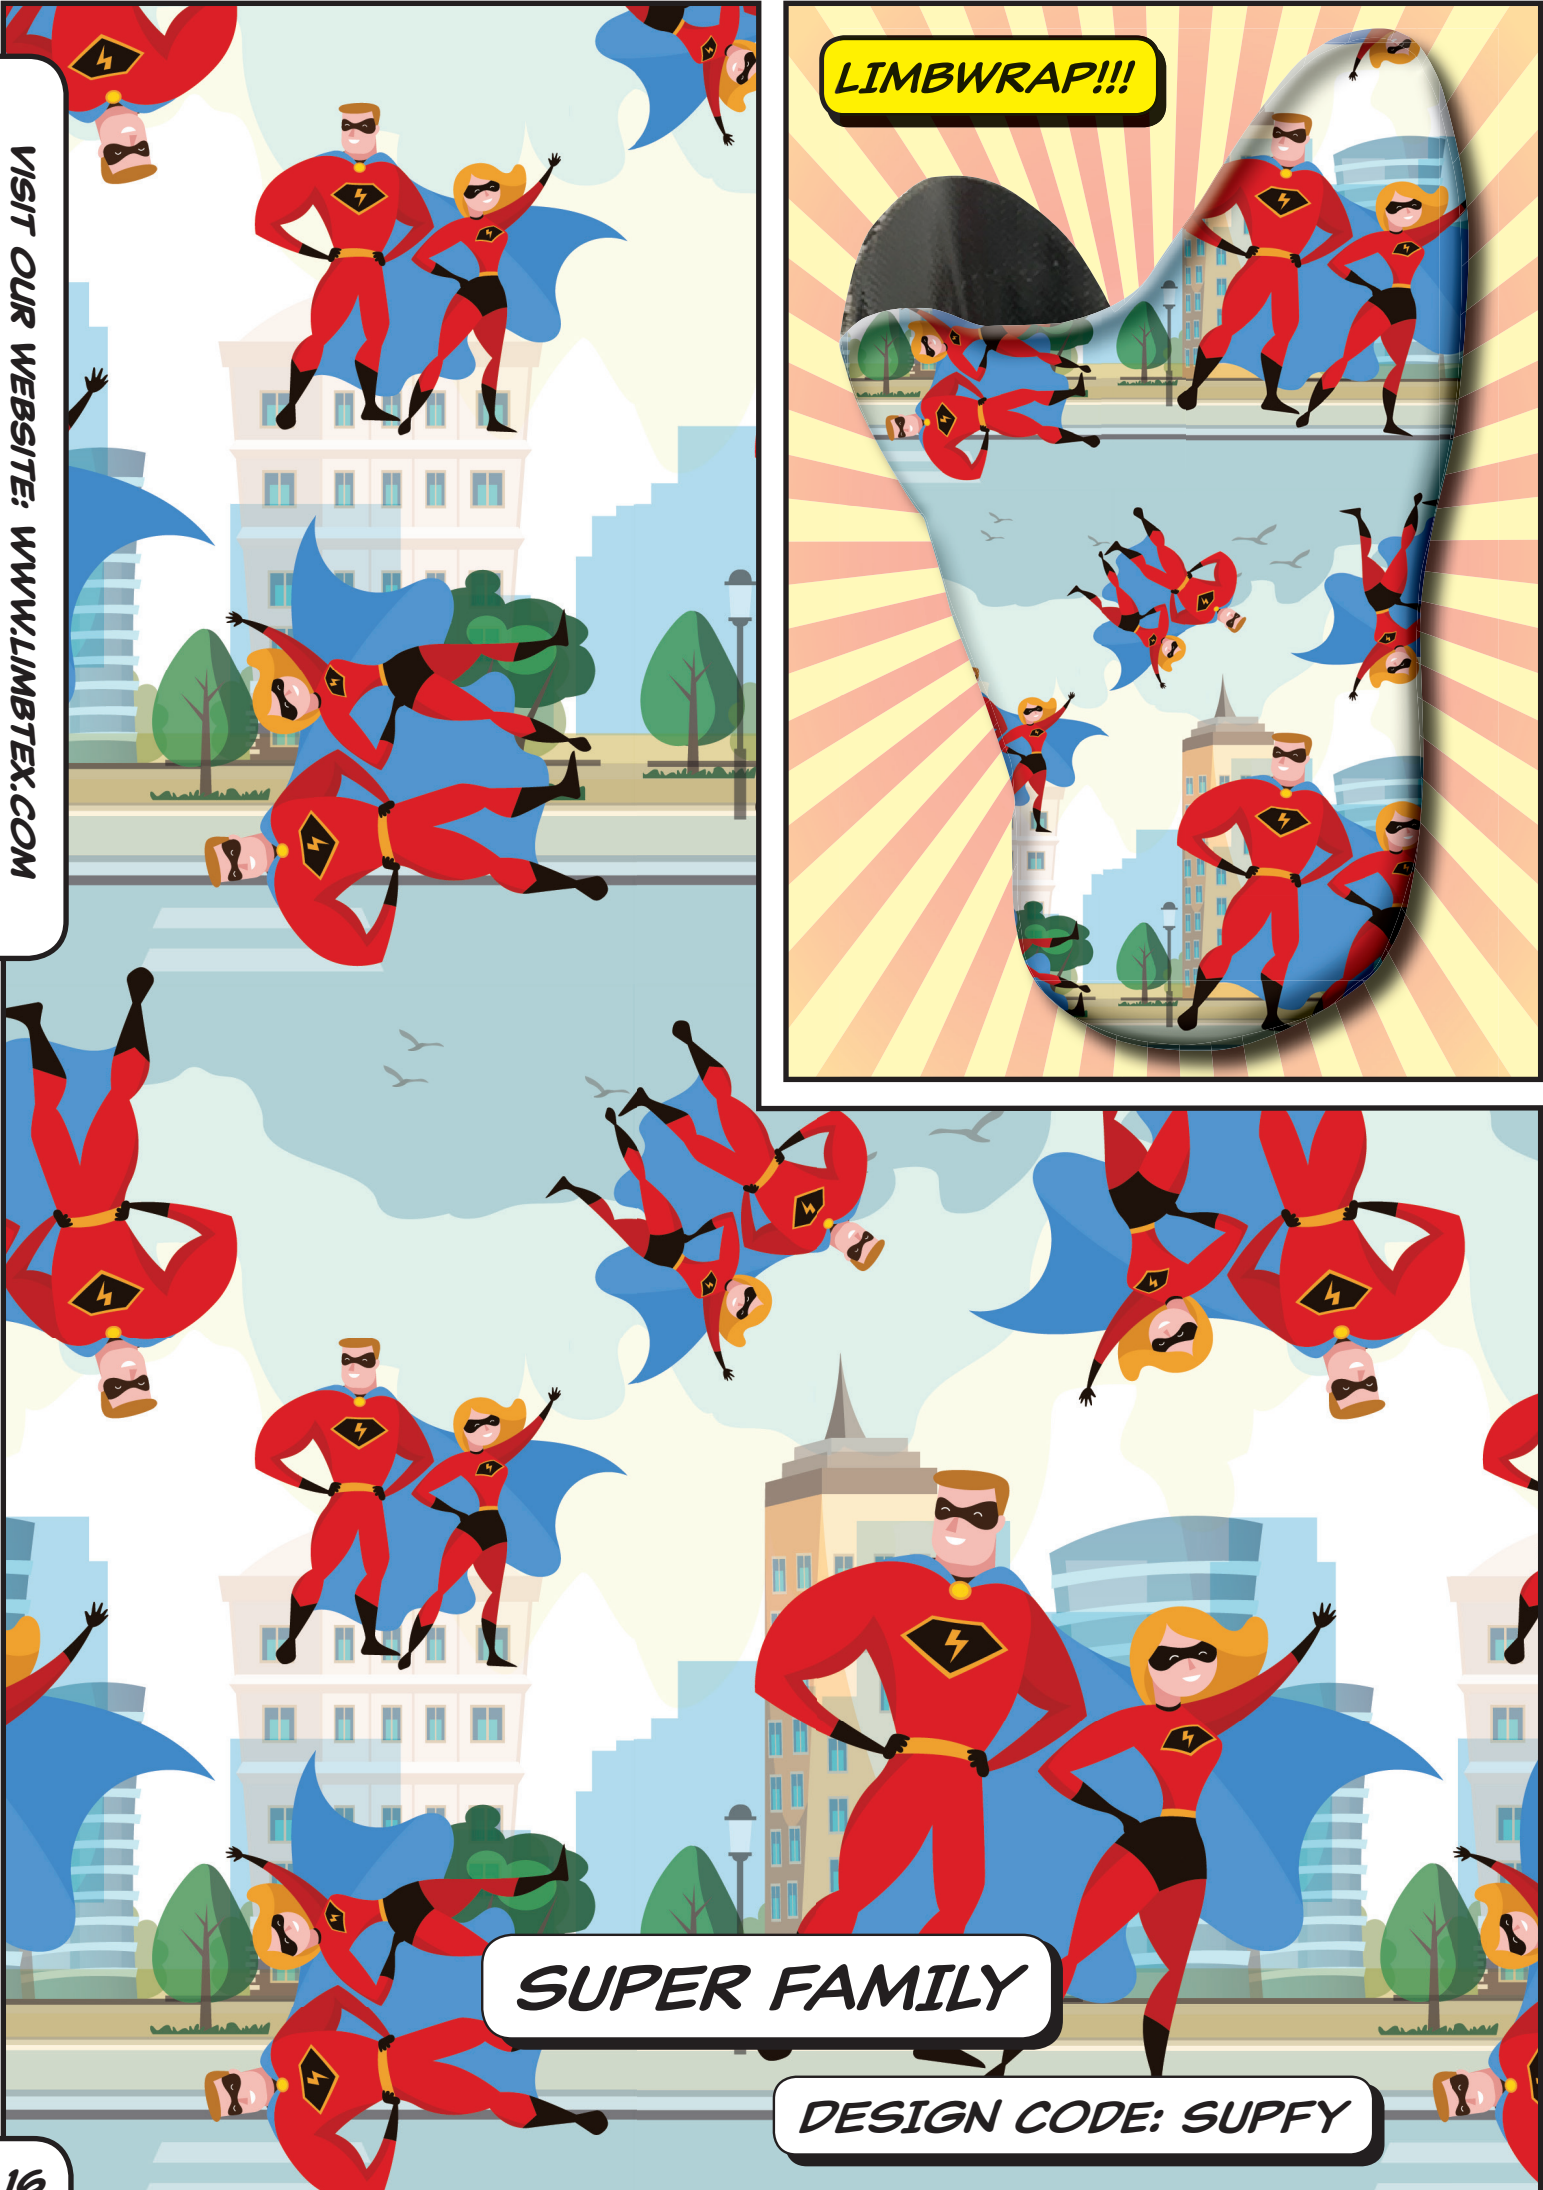

LIMBWRAP!!!

SUPER FAMILY

DESIGN CODE: SUPFY

*YOUR CHOSEN
DESIGN ON
MULTIPLE
PRODUCTS*

THE MASKED HERO

DESIGN CODE: TMASKH

SPOT TRANSFERS

WEB SLINGER
DESIGN CODE: WEBS
SIZE: 55MM (W) X 130MM (H)