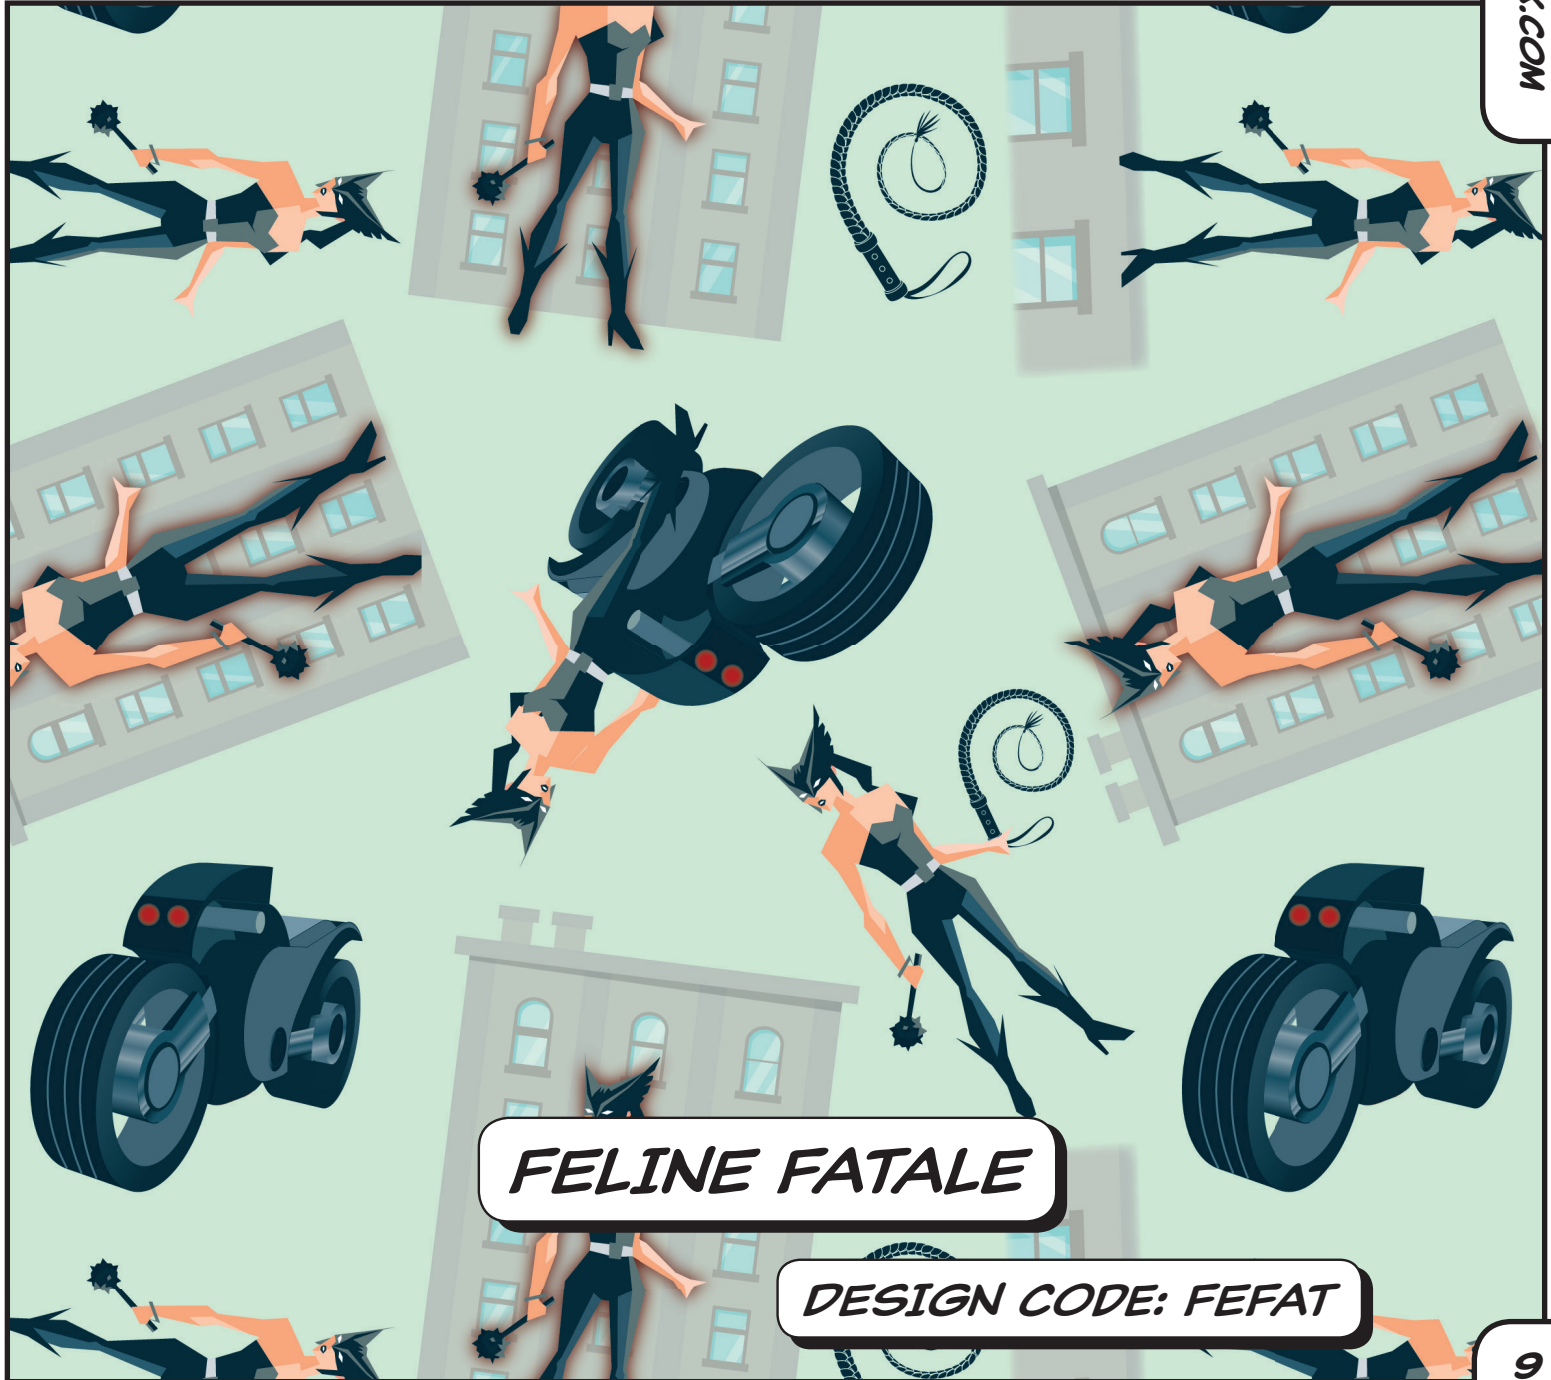

FELINE FATALE

DESIGN CODE: FEFAT