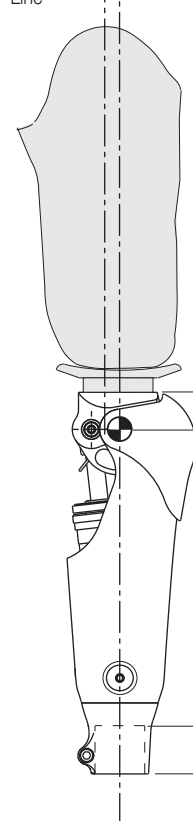

**MHPYR (239352)
MHDPYRS
MHDPYRM
239040, 239041**

Blatchford:

Load Line → 0-5mm

Blatchford:

To maximize the function of the knee, distal pyramid based components should be fixed in neutral alignment with the shin components vertical.

Note: Hi-Activity Shin and Kneeball not shown

**MH30 (239252)
MHD30S
MHD30M
239037, 239038**

Blatchford:

Load Line → 0-5mm

Blatchford: