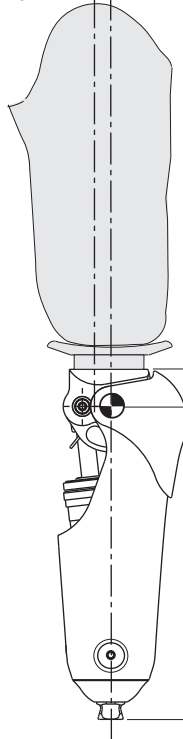

**MHPYR (239352)
MHDPYRS
MHDPYRM
239040, 239041**

Blatchford:

Load Line → 0-5mm

Blatchford:

To maximize the function of the knee, distal pyramid based components should be fixed in neutral alignment with the shin components vertical.

Note: Hi-Activity Shin and Kneeball not shown

**MH30 (239252)
MHD30S
MHD30M
239037, 239038**

Blatchford:

Load Line → 0-5mm

Blatchford: